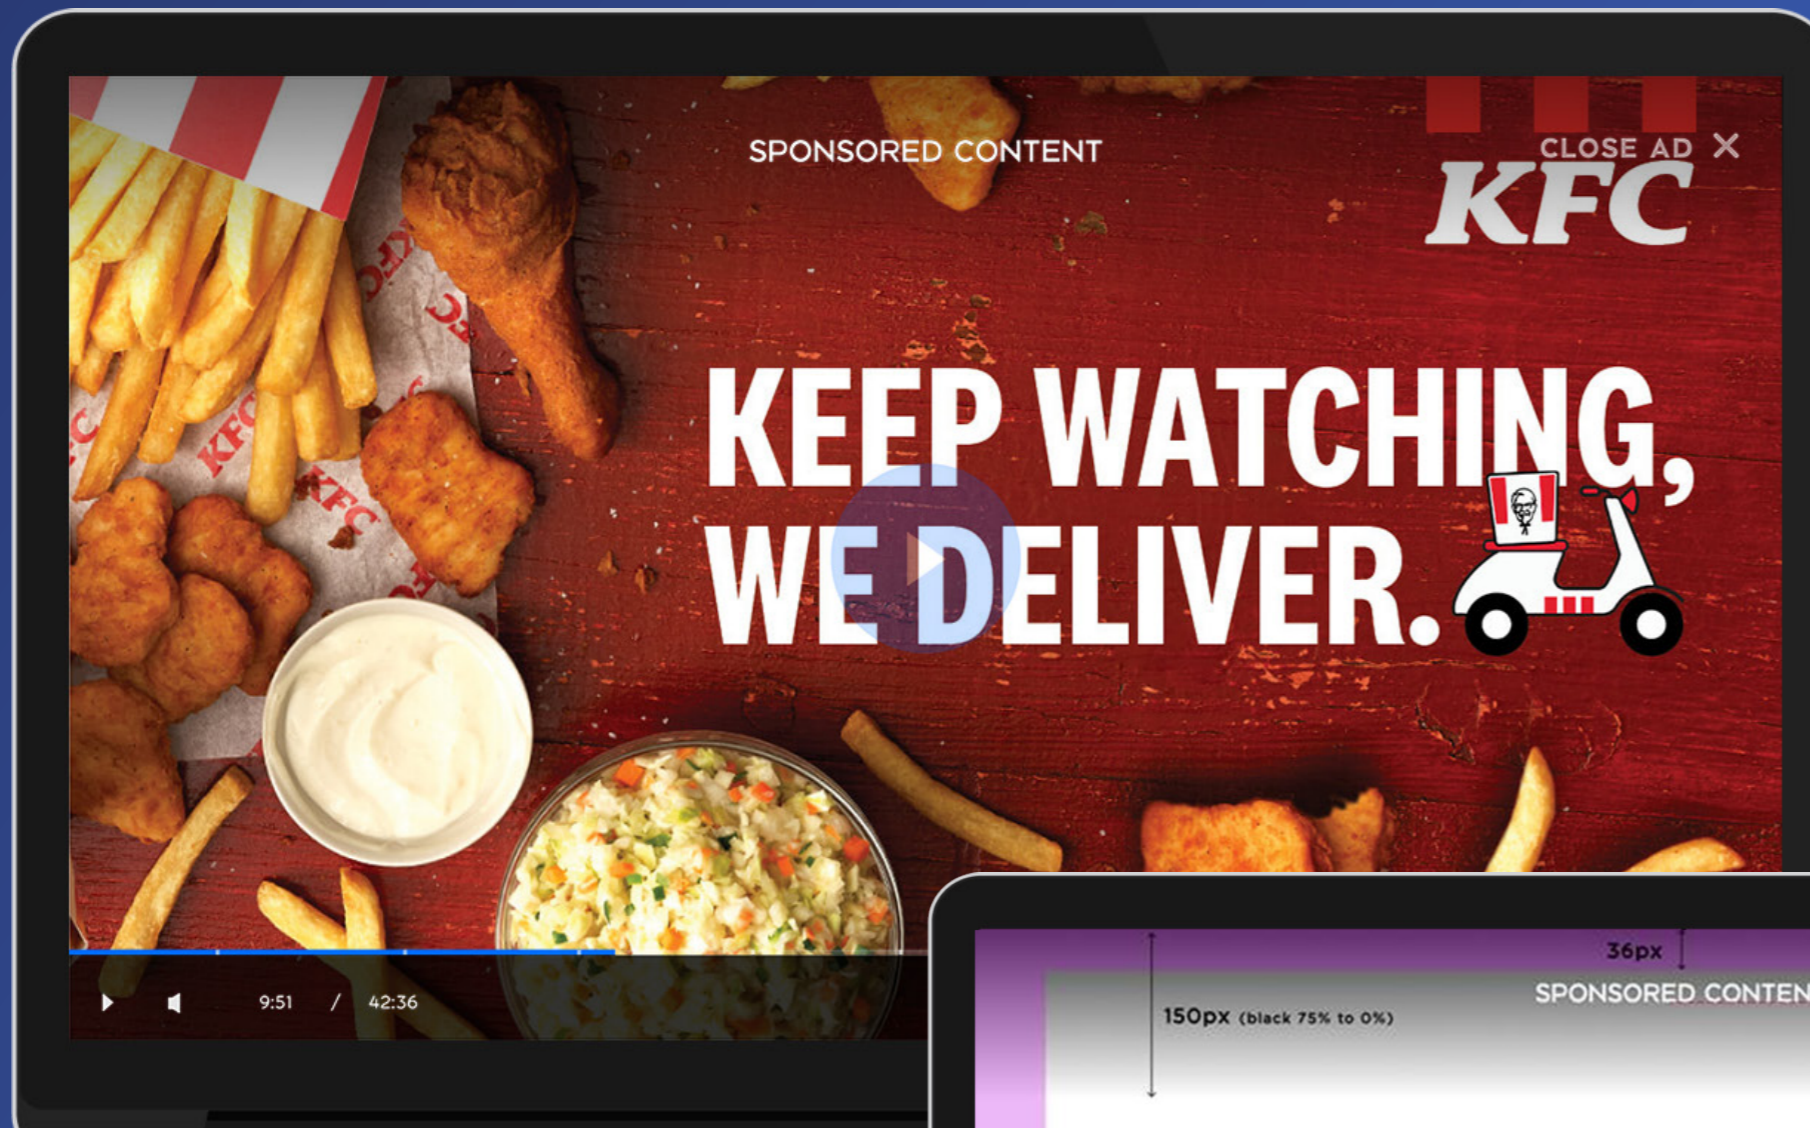

Ad On Pause / Web

AD ON PAUSE

- 1280 x 720 px, jpg/png/gif (static only), 150kb max
- The Ad on Pause is not able to be third party ad served or tracked using an impression tracker
- This ad unit is non-clickable

Please consider player controls during the creative design process. Please reach out to your Project Manager or Business Manager for these guidelines