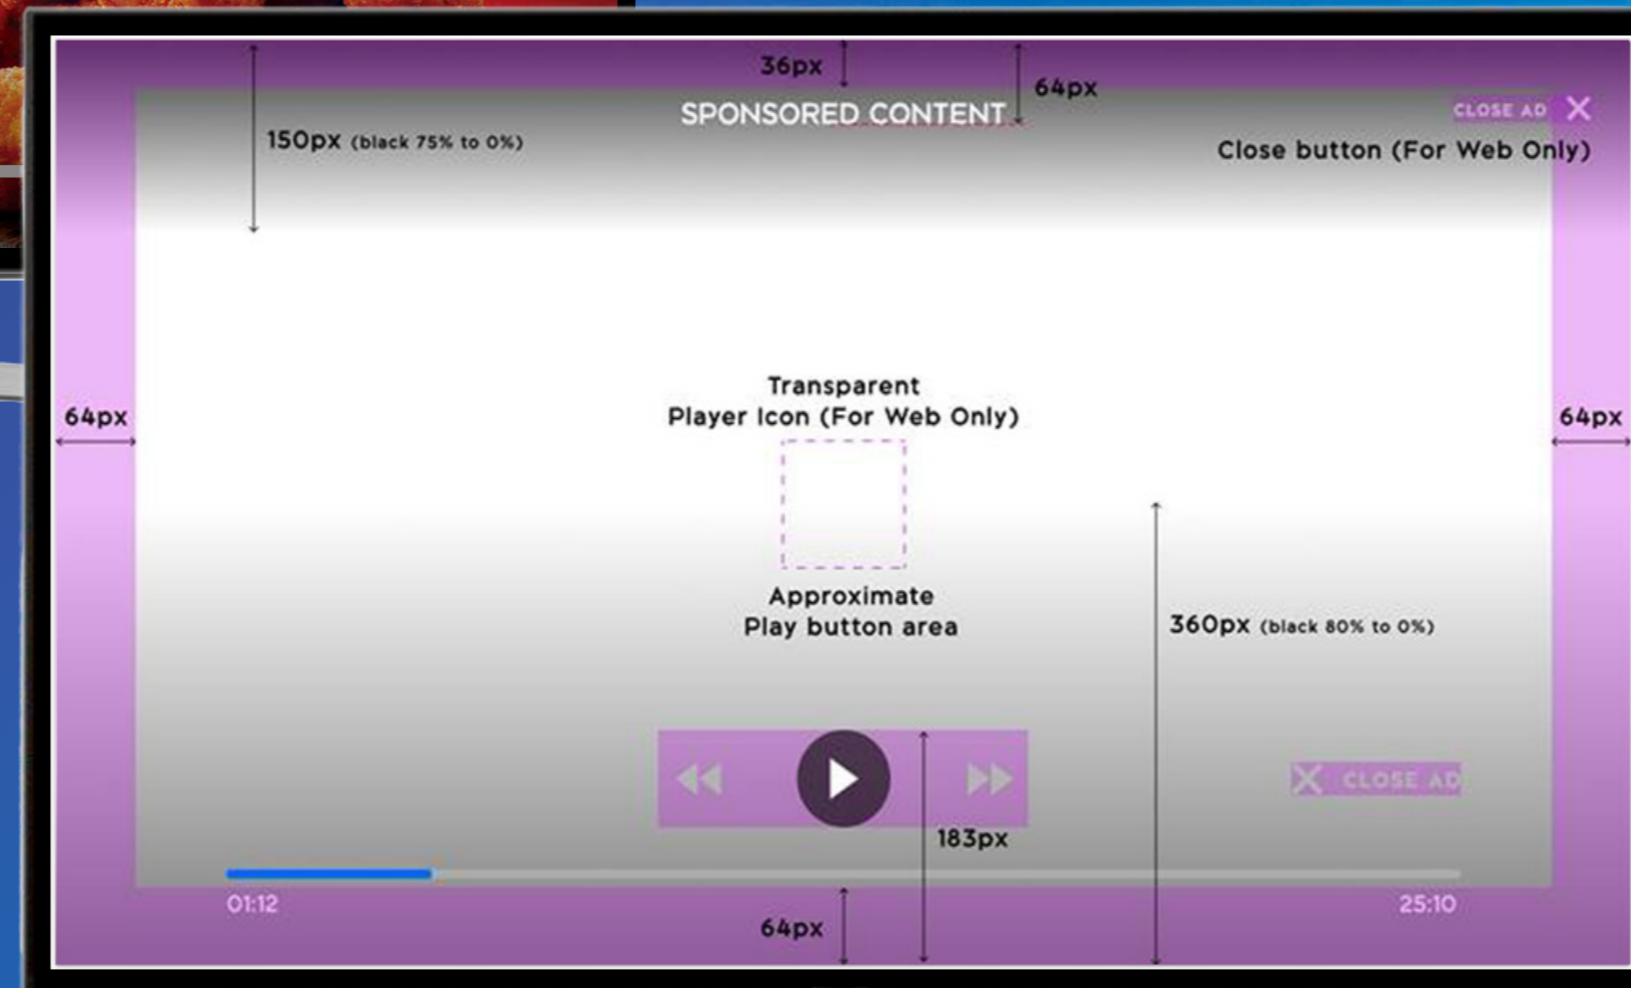

# Big Screen

CONNECTED TV

---

TVNZ+ accessed via a Connected TV  
Includes: Smart TVs, Casting and Consoles

# Show Page

## PRIMARY SPONSOR LOGO

Maximum Landscape Dimensions:  
400 (w) x 100 (h) px

Maximum Portrait Dimensions:  
200 (w) x 160 (h) px, image center  
aligned, transparent png, 100kb max

# Ad On Pause / Big Screen