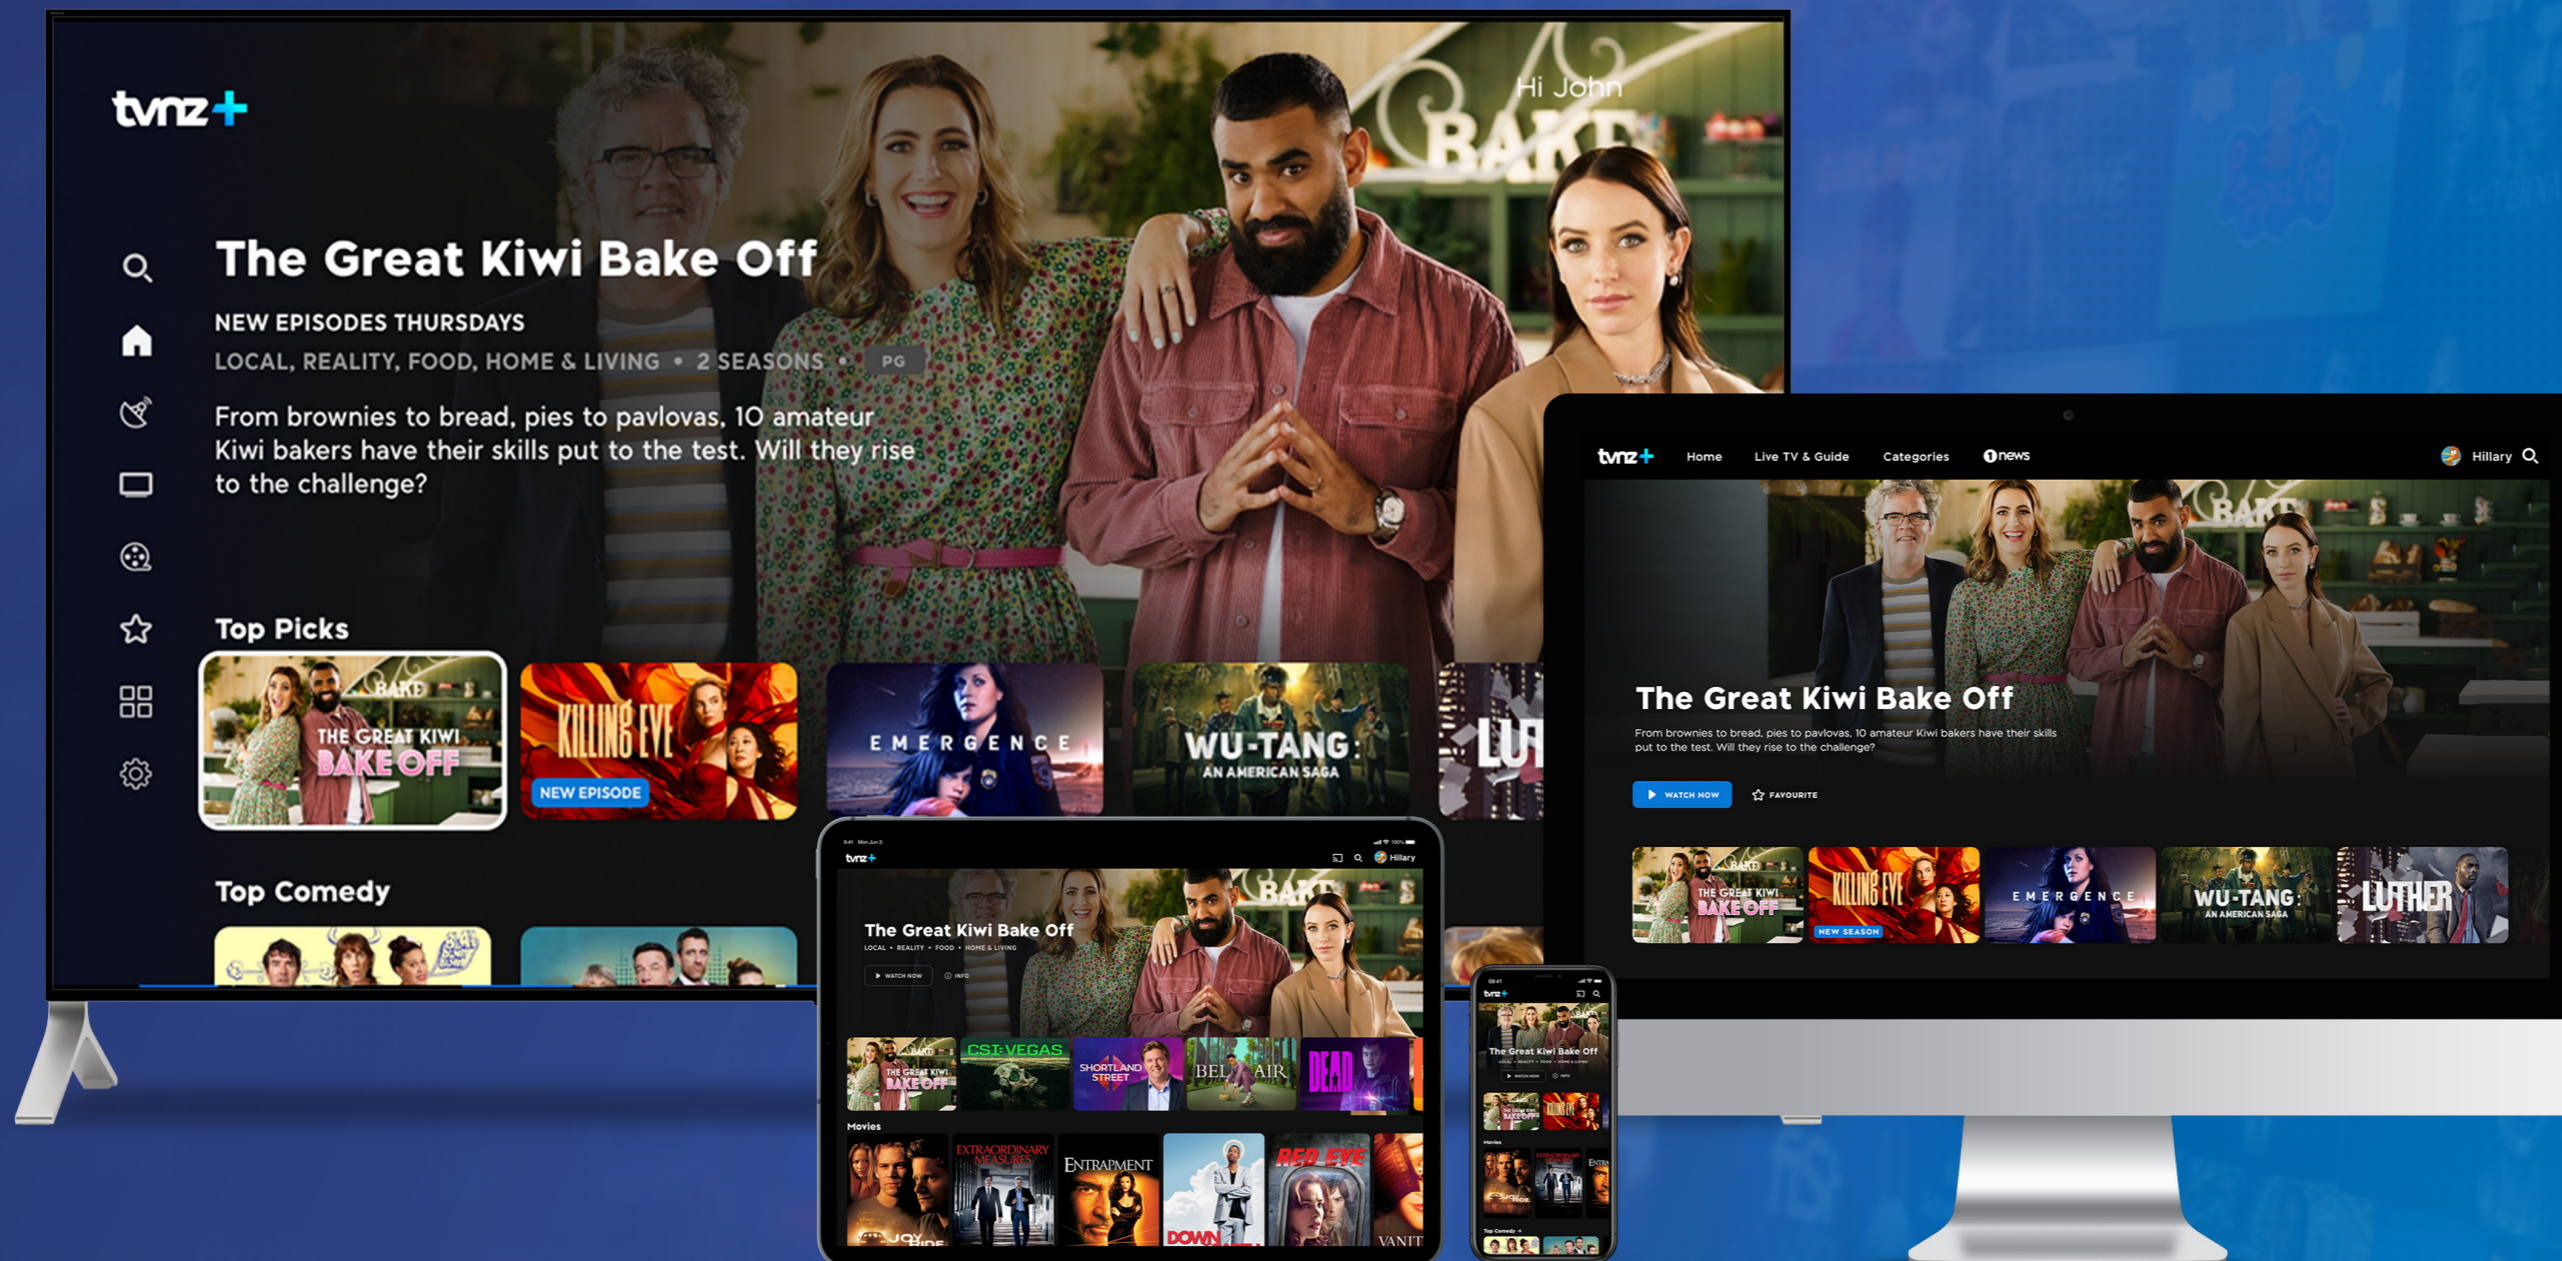

# Sponsorship Assets

FOR TVNZ+ SPONSORSHIPS,  
BY ENDPOINT (DEVICE)

DESKTOP / WEB

MOBILE / TABLET APPS

iOS/Android

BIG SCREEN

TVNZ+ accessed via a  
Connected TV

Includes: Smart TVs, Casting  
and Consoles