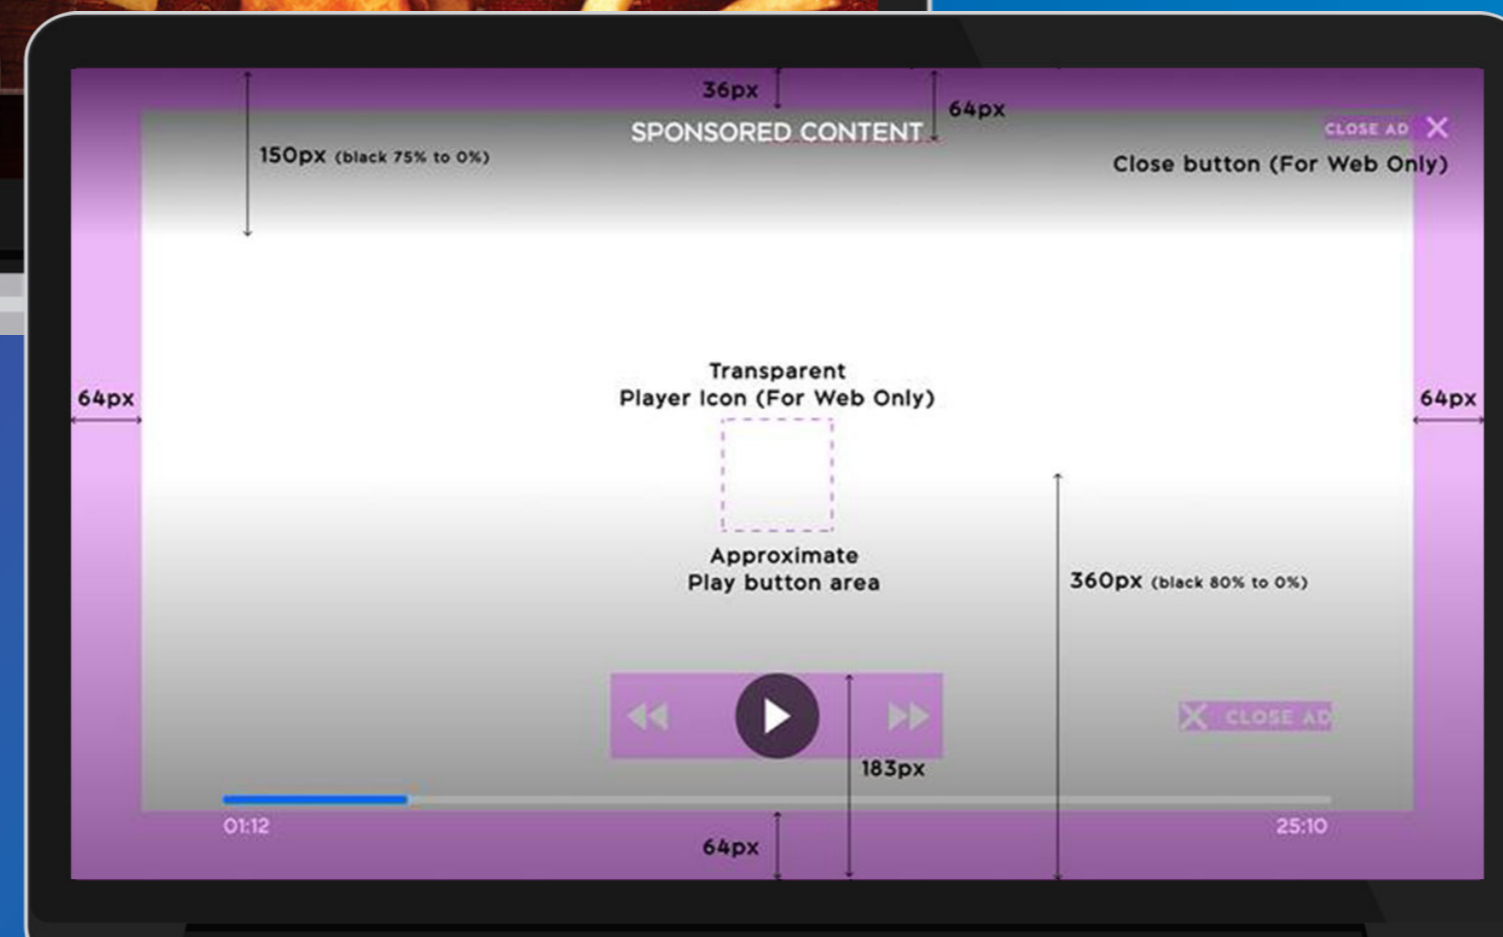

Ad On Pause / Web

AD ON PAUSE

- 1280 x 720 px, jpg/png/gif (static only), 150kb max
- The Ad on Pause is not able to be third party ad served or tracked using an impression tracker
- This ad unit is non-clickable

Please consider player controls during the creative design process. Please reach out to your Project Manager or Business Manager for these guidelines