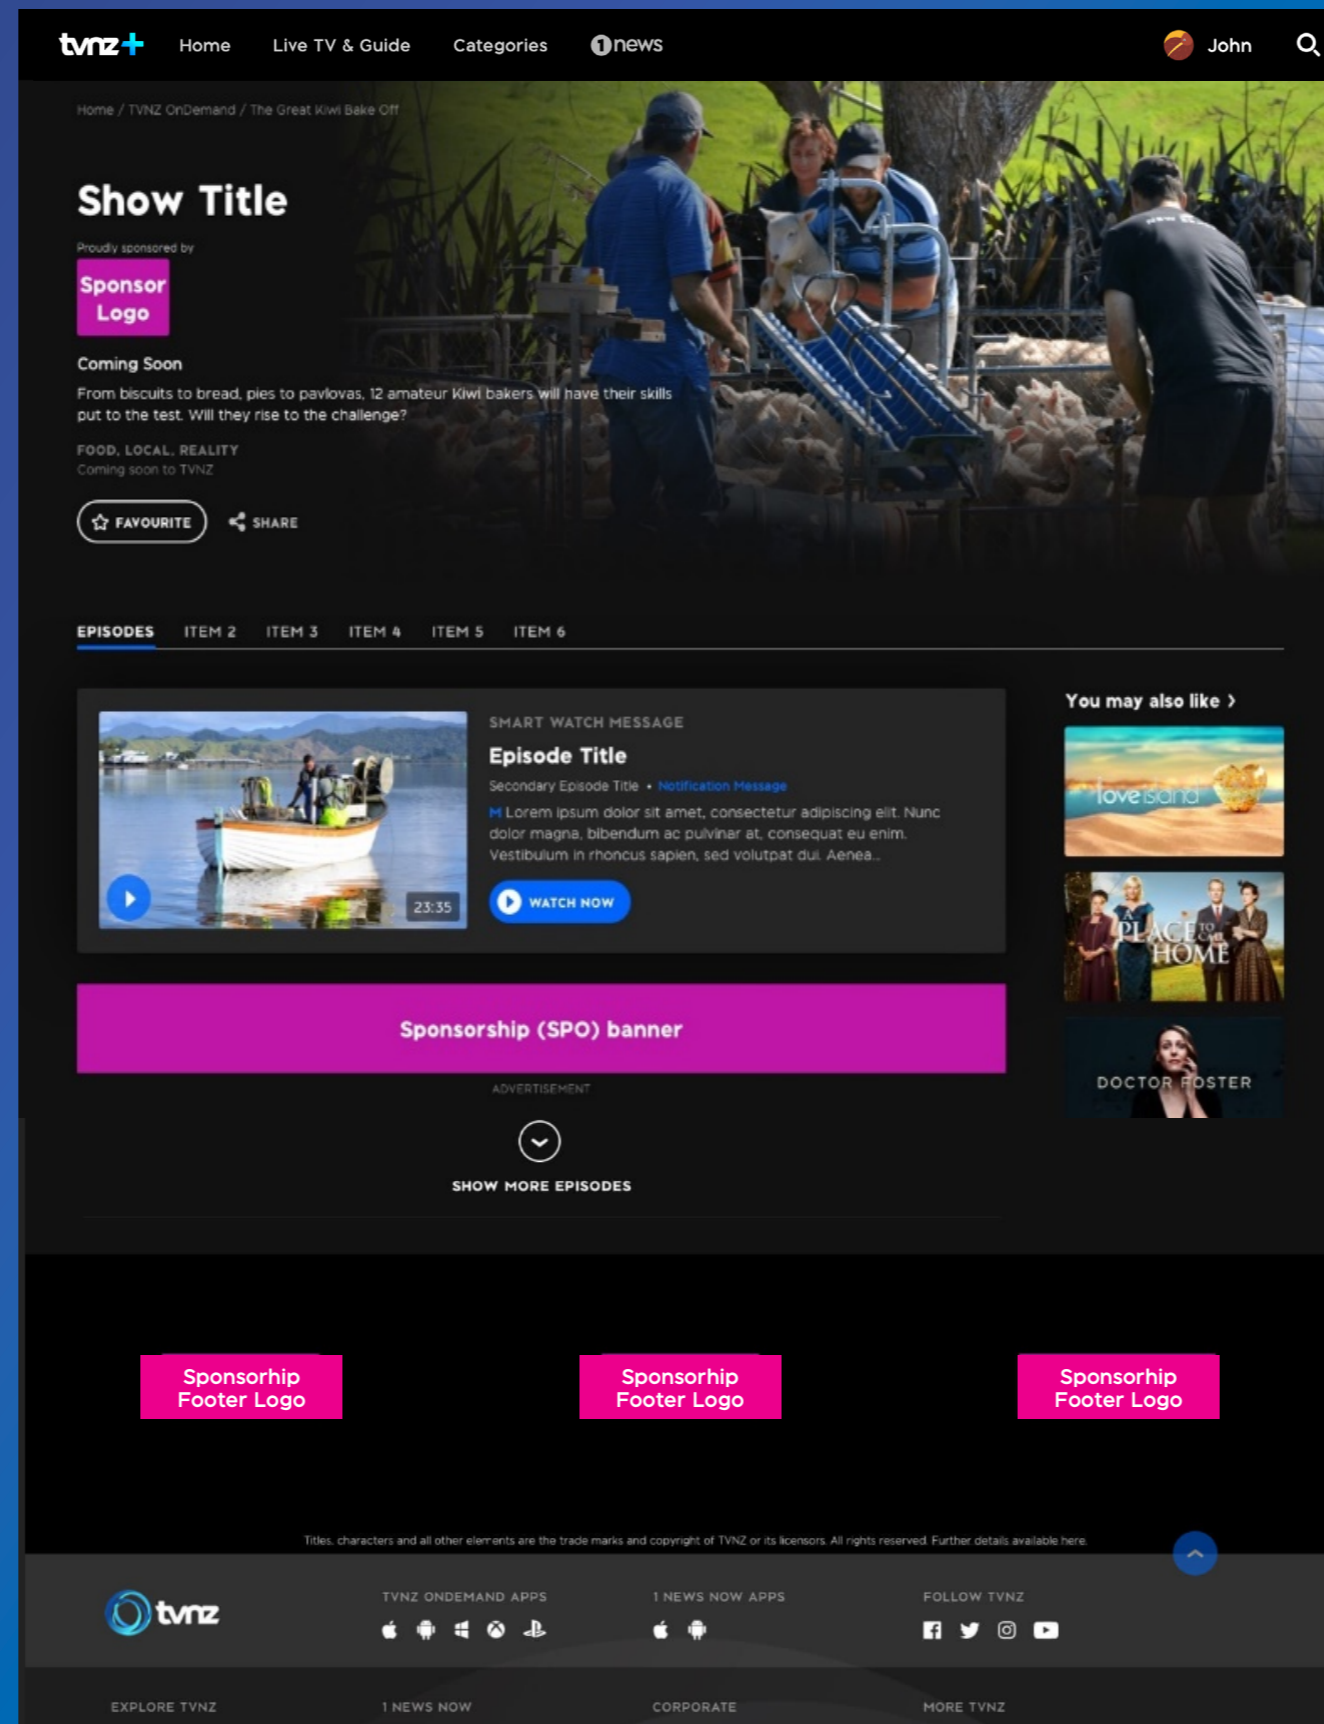

Show Page / Episodes

PRIMARY SPONSOR LOGO

Maximum Landscape Dimensions: 400 (w) x 100 (h) px (preferred orientation), transparent png, 100kb max

Maximum Portrait Dimensions: 200 (w) x 160 (h) px, image centre aligned, transparent png, 100kb max

Note: Sponsor logo is clickable to sponsor landing page on web only.

SPONSORSHIP BANNER

2200 x 200 px (retina), jpg/png/gif (animated gif accepted), 200kb max

SPONSORSHIP BANNER

640 x 100 px (retina), jpg/png/gif (animated gif accepted), 100kb max

PROGRAMME RECTANGLE (MREC)

300 x 250 px, gif/jpg/png or 3rd party hosted HTML5, 150kb max

SPONSORSHIP FOOTER LOGO

1152 x 648 px, png, 100kb max